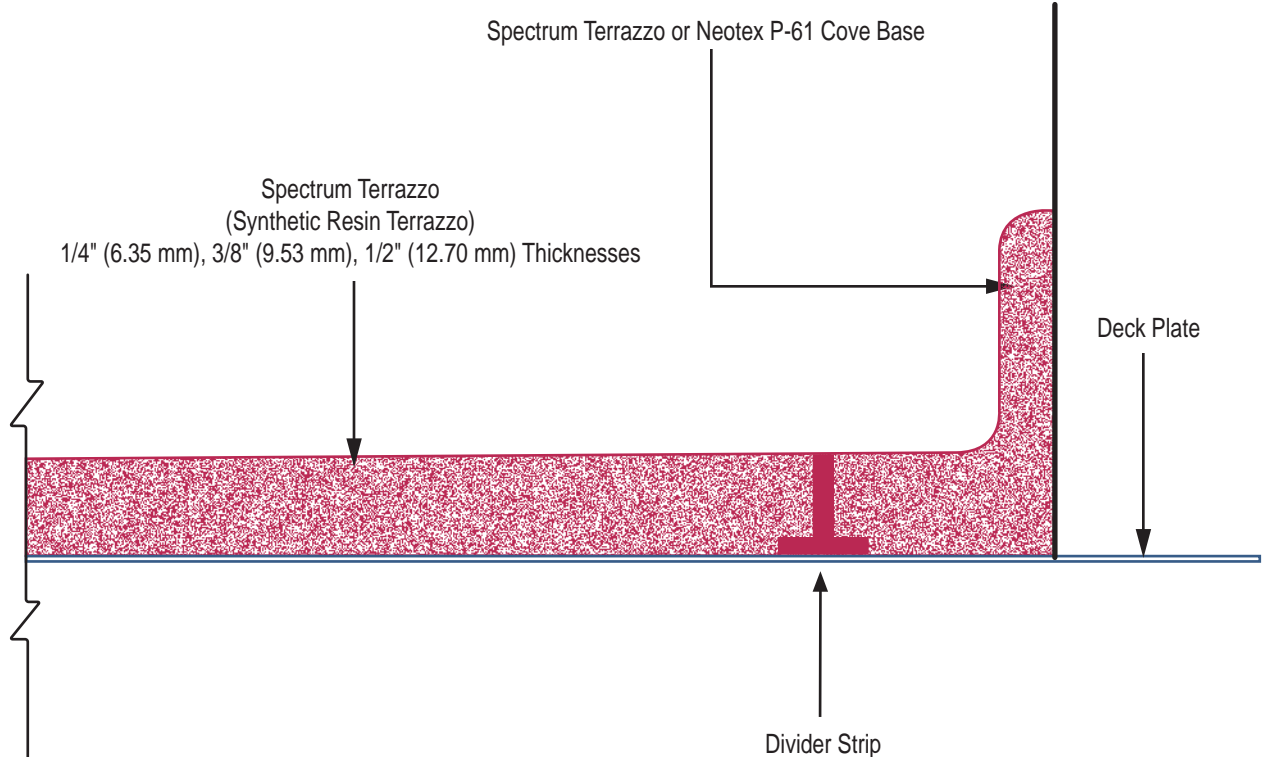

Suggested Details for  
**Neotex P-61 or N-38 Terrazzo  
with Cove Base**

Crossfield Products Corp.

**West Coast Office**

3000 E. Harcourt Street ¶ Rancho Dominguez, CA 90221  
Tel: 310-886-9100 ¶ Fax: 310-886-9119